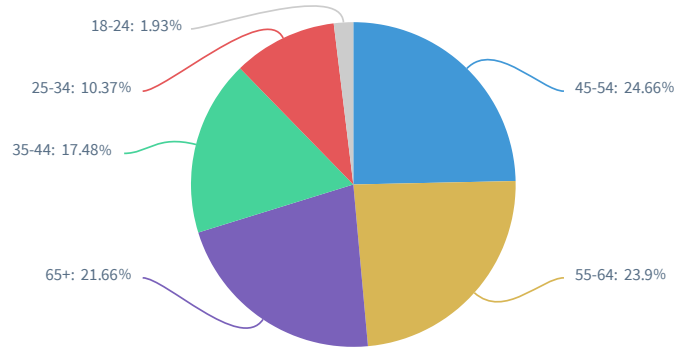

3,248 9.23% £0.03 954

 Join us in a month-long series of events, workshops and more to bring awareness to Knife Crime at Gloucester Cathedral this February. Part of the UK National Anti-Violence Tour, The Knife Angel is currently on display. Made from over 100,000 confiscated knives received from 43 Police Forces across the UK, it acts as a beautiful memorial designed to celebrate lives lost through violent and thoughtless actions.  Join us for this meaningful event before the end of this month, [click here to view our calendar of events and learn more today.](#)

1,517 7.46% £0.04 618

4,765 8.58% £0.03 1,572

Demographics

📢 CLICKS BY GENDER

📢 CLICKS BY AGE

📢 CTR BY AGE