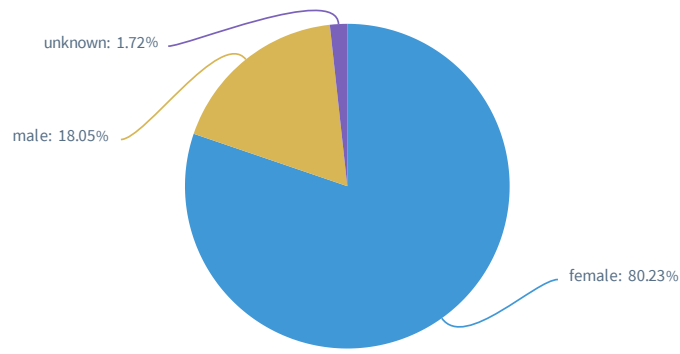

3,248 9.23% £0.03 954

 Join us in a month-long series of events, workshops and more to bring awareness to Knife Crime at Gloucester Cathedral this February. Part of the UK National Anti-Violence Tour, The Knife Angel is currently on display. Made from over 100,000 confiscated knives received from 43 Police Forces across the UK, it acts as a beautiful memorial designed to celebrate lives lost through violent and thoughtless actions.  Join us for this meaningful event before the end of this month, [click here to view our calendar of events and learn more today.](#)

1,517 7.46% £0.04 618

4,765 8.58% £0.03 1,572

Demographics

📢 CLICKS BY GENDER

📢 CLICKS BY AGE

📢 CTR BY AGE